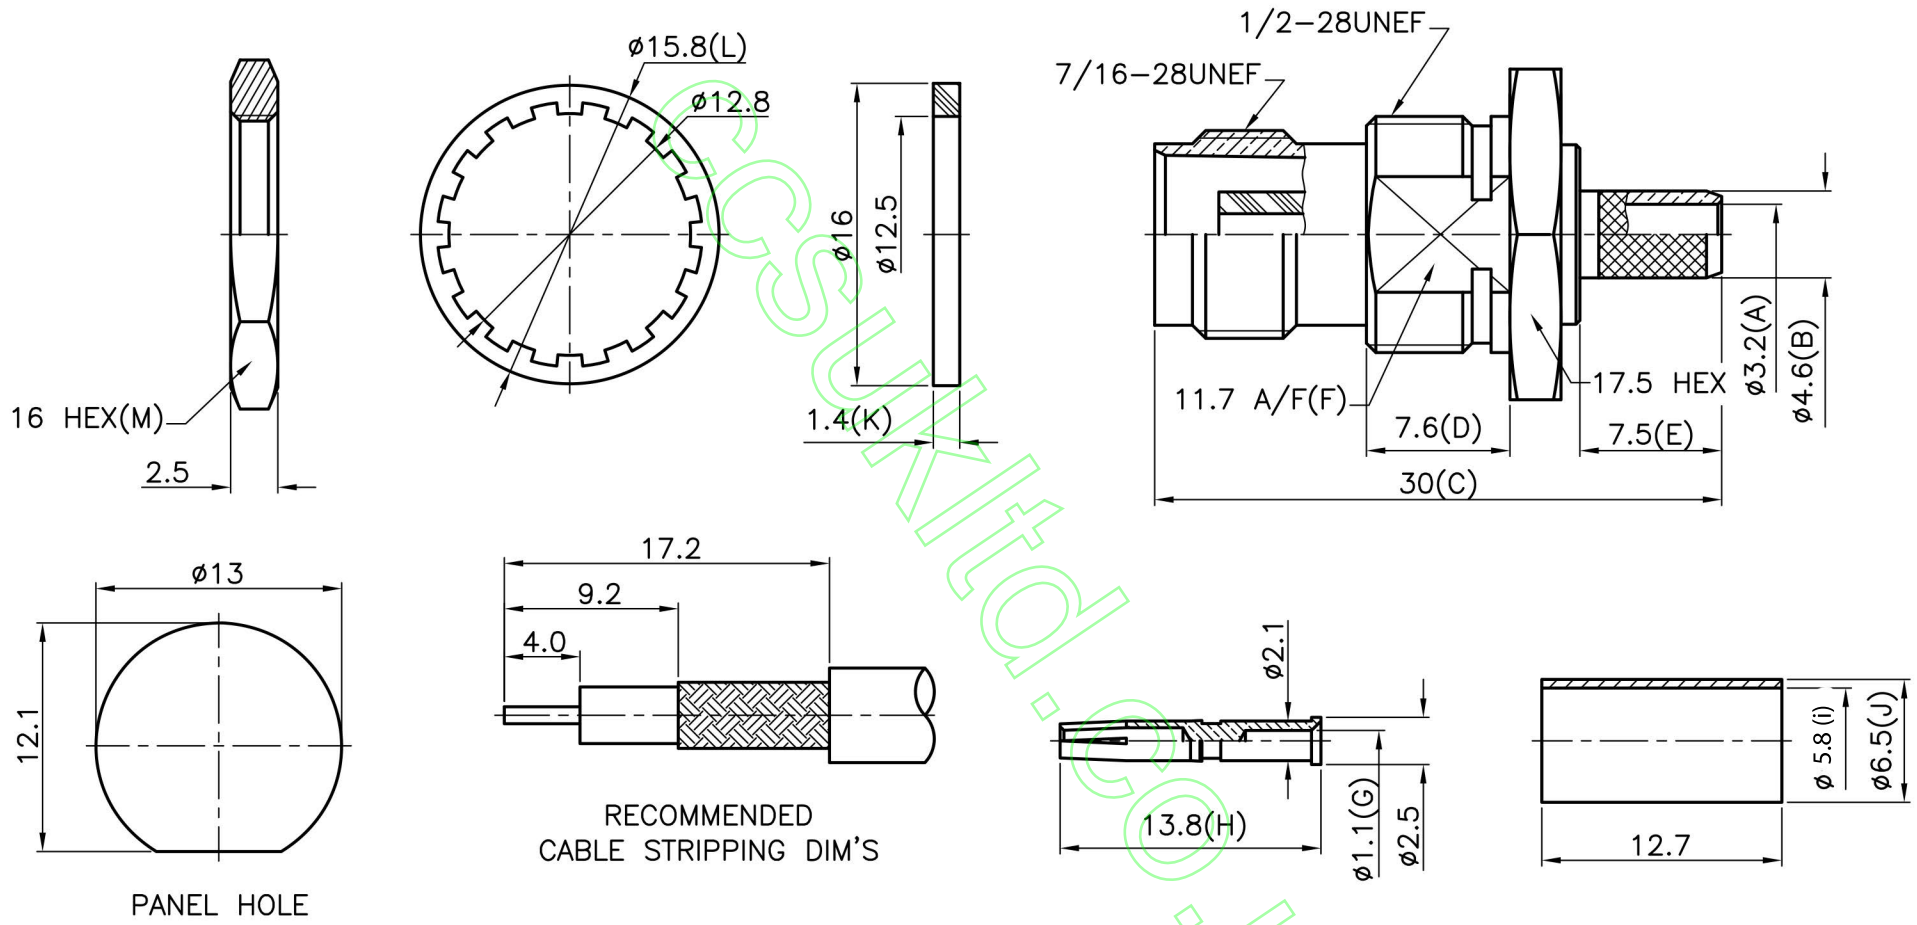

REVISIONS		
ISS	DESCRIPTION	DATE

RoHS COMPLIANT

TITLE: BNC FEMALE BULKHEAD CRIMP (FOR RG223)
 PART NO: TBJCR223
 DRAWING NO: 030

APRD:
 CHKD:
 DR:
 DATE: 06/24/11" UNIT: mm
 SHEET: . SCALE: 2.5/1

UNLESS OTHERWISE SPECIFIED TOLERANCES
 0.5-6 = ±0.2
 >6-30 = ±0.4
 >30-120 = ±0.6
 >120-315 = ±1
 >315-1000 = ±1.6
 ANGLES = ±5°

NUT	BRASS	NICKEL
WASHER	STEEL	NICKEL
GASKET	RUBBER	RED
FERRULE	BRASS	NICKEL
CONTACT PIN	BRASS	GOLD
LOCK WASHER	BRASS	NICKEL
INSULATOR	DELTRIN	WHITE
BODY	BRASS	NICKEL
NO. DESCRIPTION	MATERIAL	FINISH